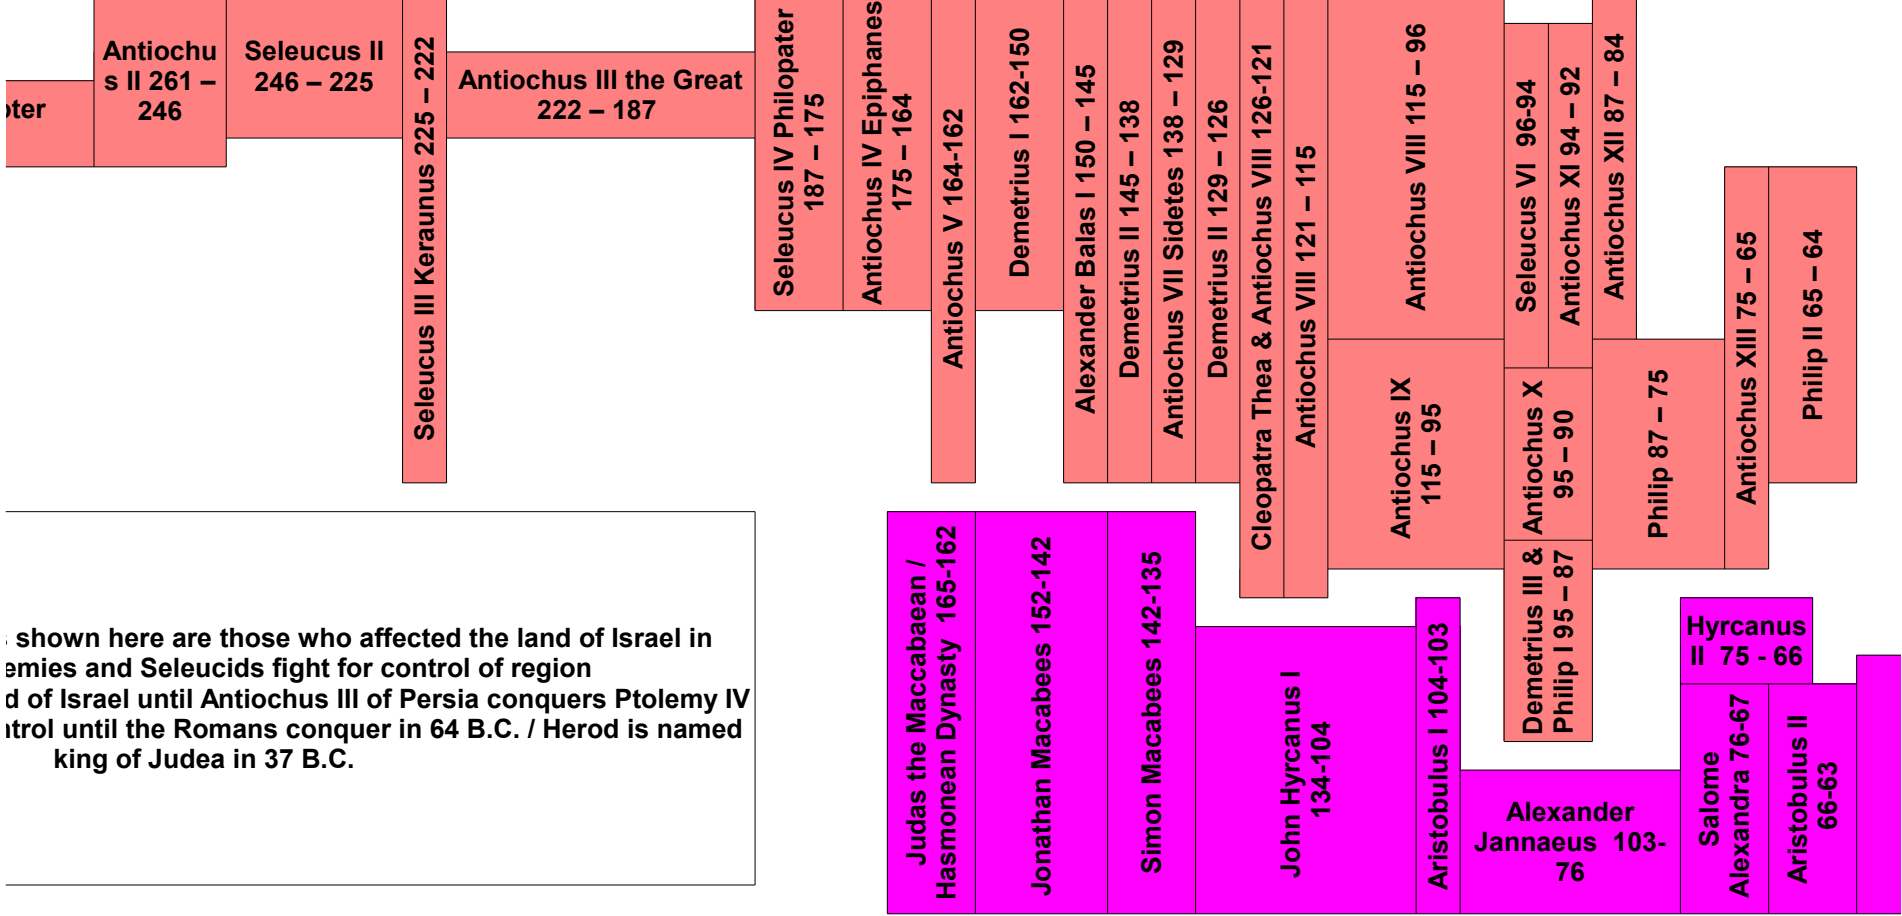

480
475
470
465
460
455
450
445
440
435
430
425
420
415
410
405
400
395
390
385
380
375
370
365
360
355
350
345
340
335
330
325
320
315
310
305
300
295
290
285
280
275
270

Malachi

The rulers and dynasties
some way: Ptol
Of Syria which includes lan
of Egypt and maintains cor

Antig

265
260
255
250
245
240
235
230
225
220
215
210
205
200
195
190
185
180
175
170
165
160
155
150
145
140
135
130
125
120
115
110
105
100
95
90
85
80
75
70
65
60
55

Egypt ruled by Ptolemaic dynasty 323 – 30 BC

Ptolemy I Philadelphus & Cleopatra I Epigone (co-ruled) 285 to 246

Ptolemy III Euergetes 246 to 221

Ptolemy IV Philopator 221 to 203

Persia ruled by Seleucid Empire 311 – 63 BC

shown here are those who affected the land of Israel in the 1st century B.C. / Herod is named king of Judea in 37 B.C.